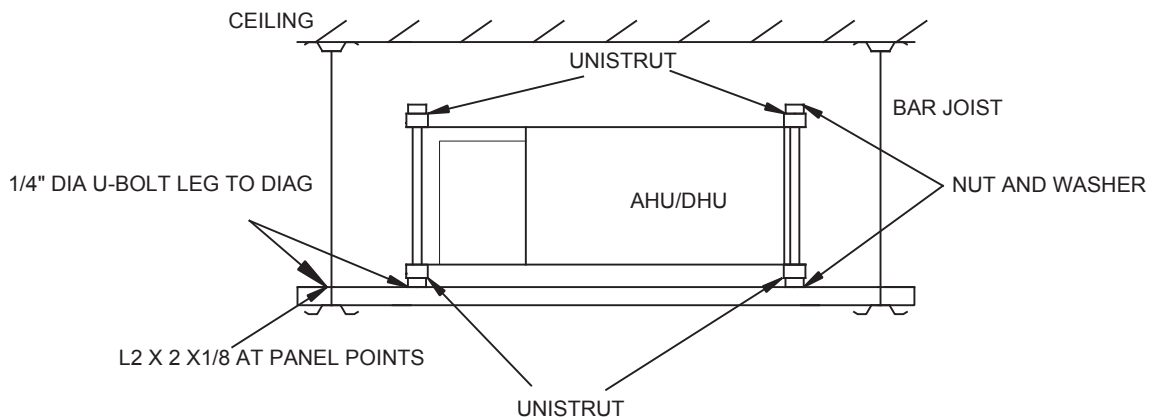

Air Handler Mounting Detail

OPTION 1

OPTION 2

OPTION 3 (SIDE VIEW)

TOP VIEW

PLUMBING SCHEMATIC