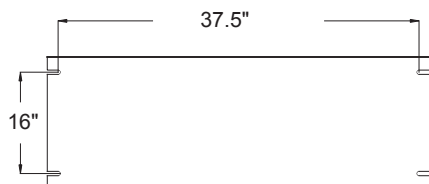

Air Handler Mounting Detail

OPTION 1

OPTION 2

OPTION 3 (SIDE VIEW)

TOP VIEW

PLUMBING SCHEMATIC