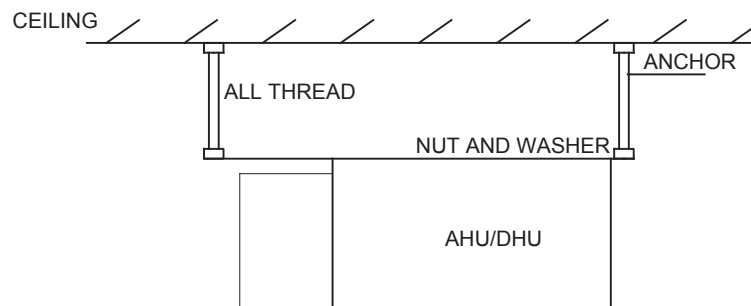

Air Handler Mounting Detail

OPTION 1

OPTION 2

OPTION 3 (SIDE VIEW)

TOP VIEW

PLUMBING SCHEMATIC