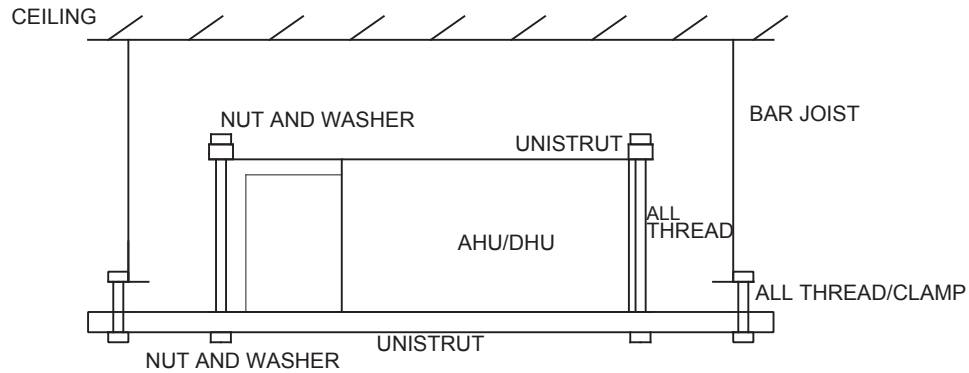

Air Handler Mounting Detail

OPTION 1

OPTION 2

OPTION 3 (SIDE VIEW)

TOP VIEW

PLUMBING SCHEMATIC