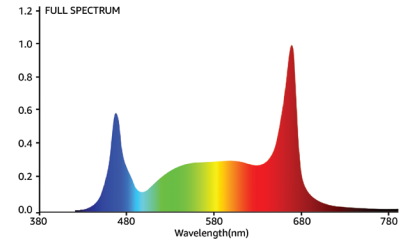

## NEOCISION ELITE 680

Neocision Elite 680 fixtures feature a 20.6% blue spectra and 45.1% red spectra with a peak at 660nm for your flowering plants. This unique spectra mix creates stronger plants for nutrient uptake with maximized red for increased photosynthesis.

## SPECTRUM AND EFFICACY

PPF Efficacy:	2.85 (Tested @ 240 VAC/679 W AC)
Photon Flux (μmol/s) (400-700nm):	1937
Photon Flux Blue (μmol/s) (400-500nm):	399
Photon Flux Green (μmol/s) (500-600nm):	665
Photon Flux Red (μmol/s) (600-700nm):	873
Total Blue/Red - Energy Bands:	1272
% Blue:	20.63%
% Green:	34.33%
% Red:	45.04%